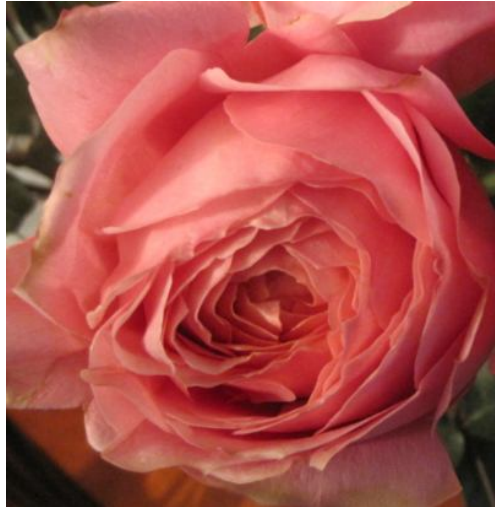

Romantic Antike

Day 1
Point of Cut : 5 cm

Day 3-5
50% open: 7 cm

Day 7+
Fully Open 9 cm

Romantic Antike	
Color	Medium Pink: Dirty
Shape	Cabbage
Fragrance	Slight
Vase Life	7-9 Days
Origin	German
Lengths	30-50 cm